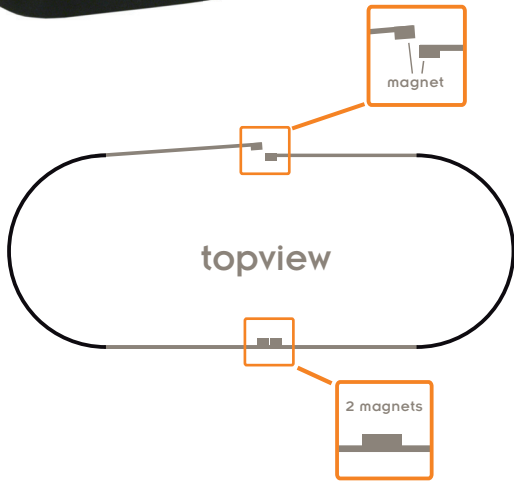

hardcase to counter

with magnet

dimensions:

width 1800 mm
height 797 mm

graphic dimensions