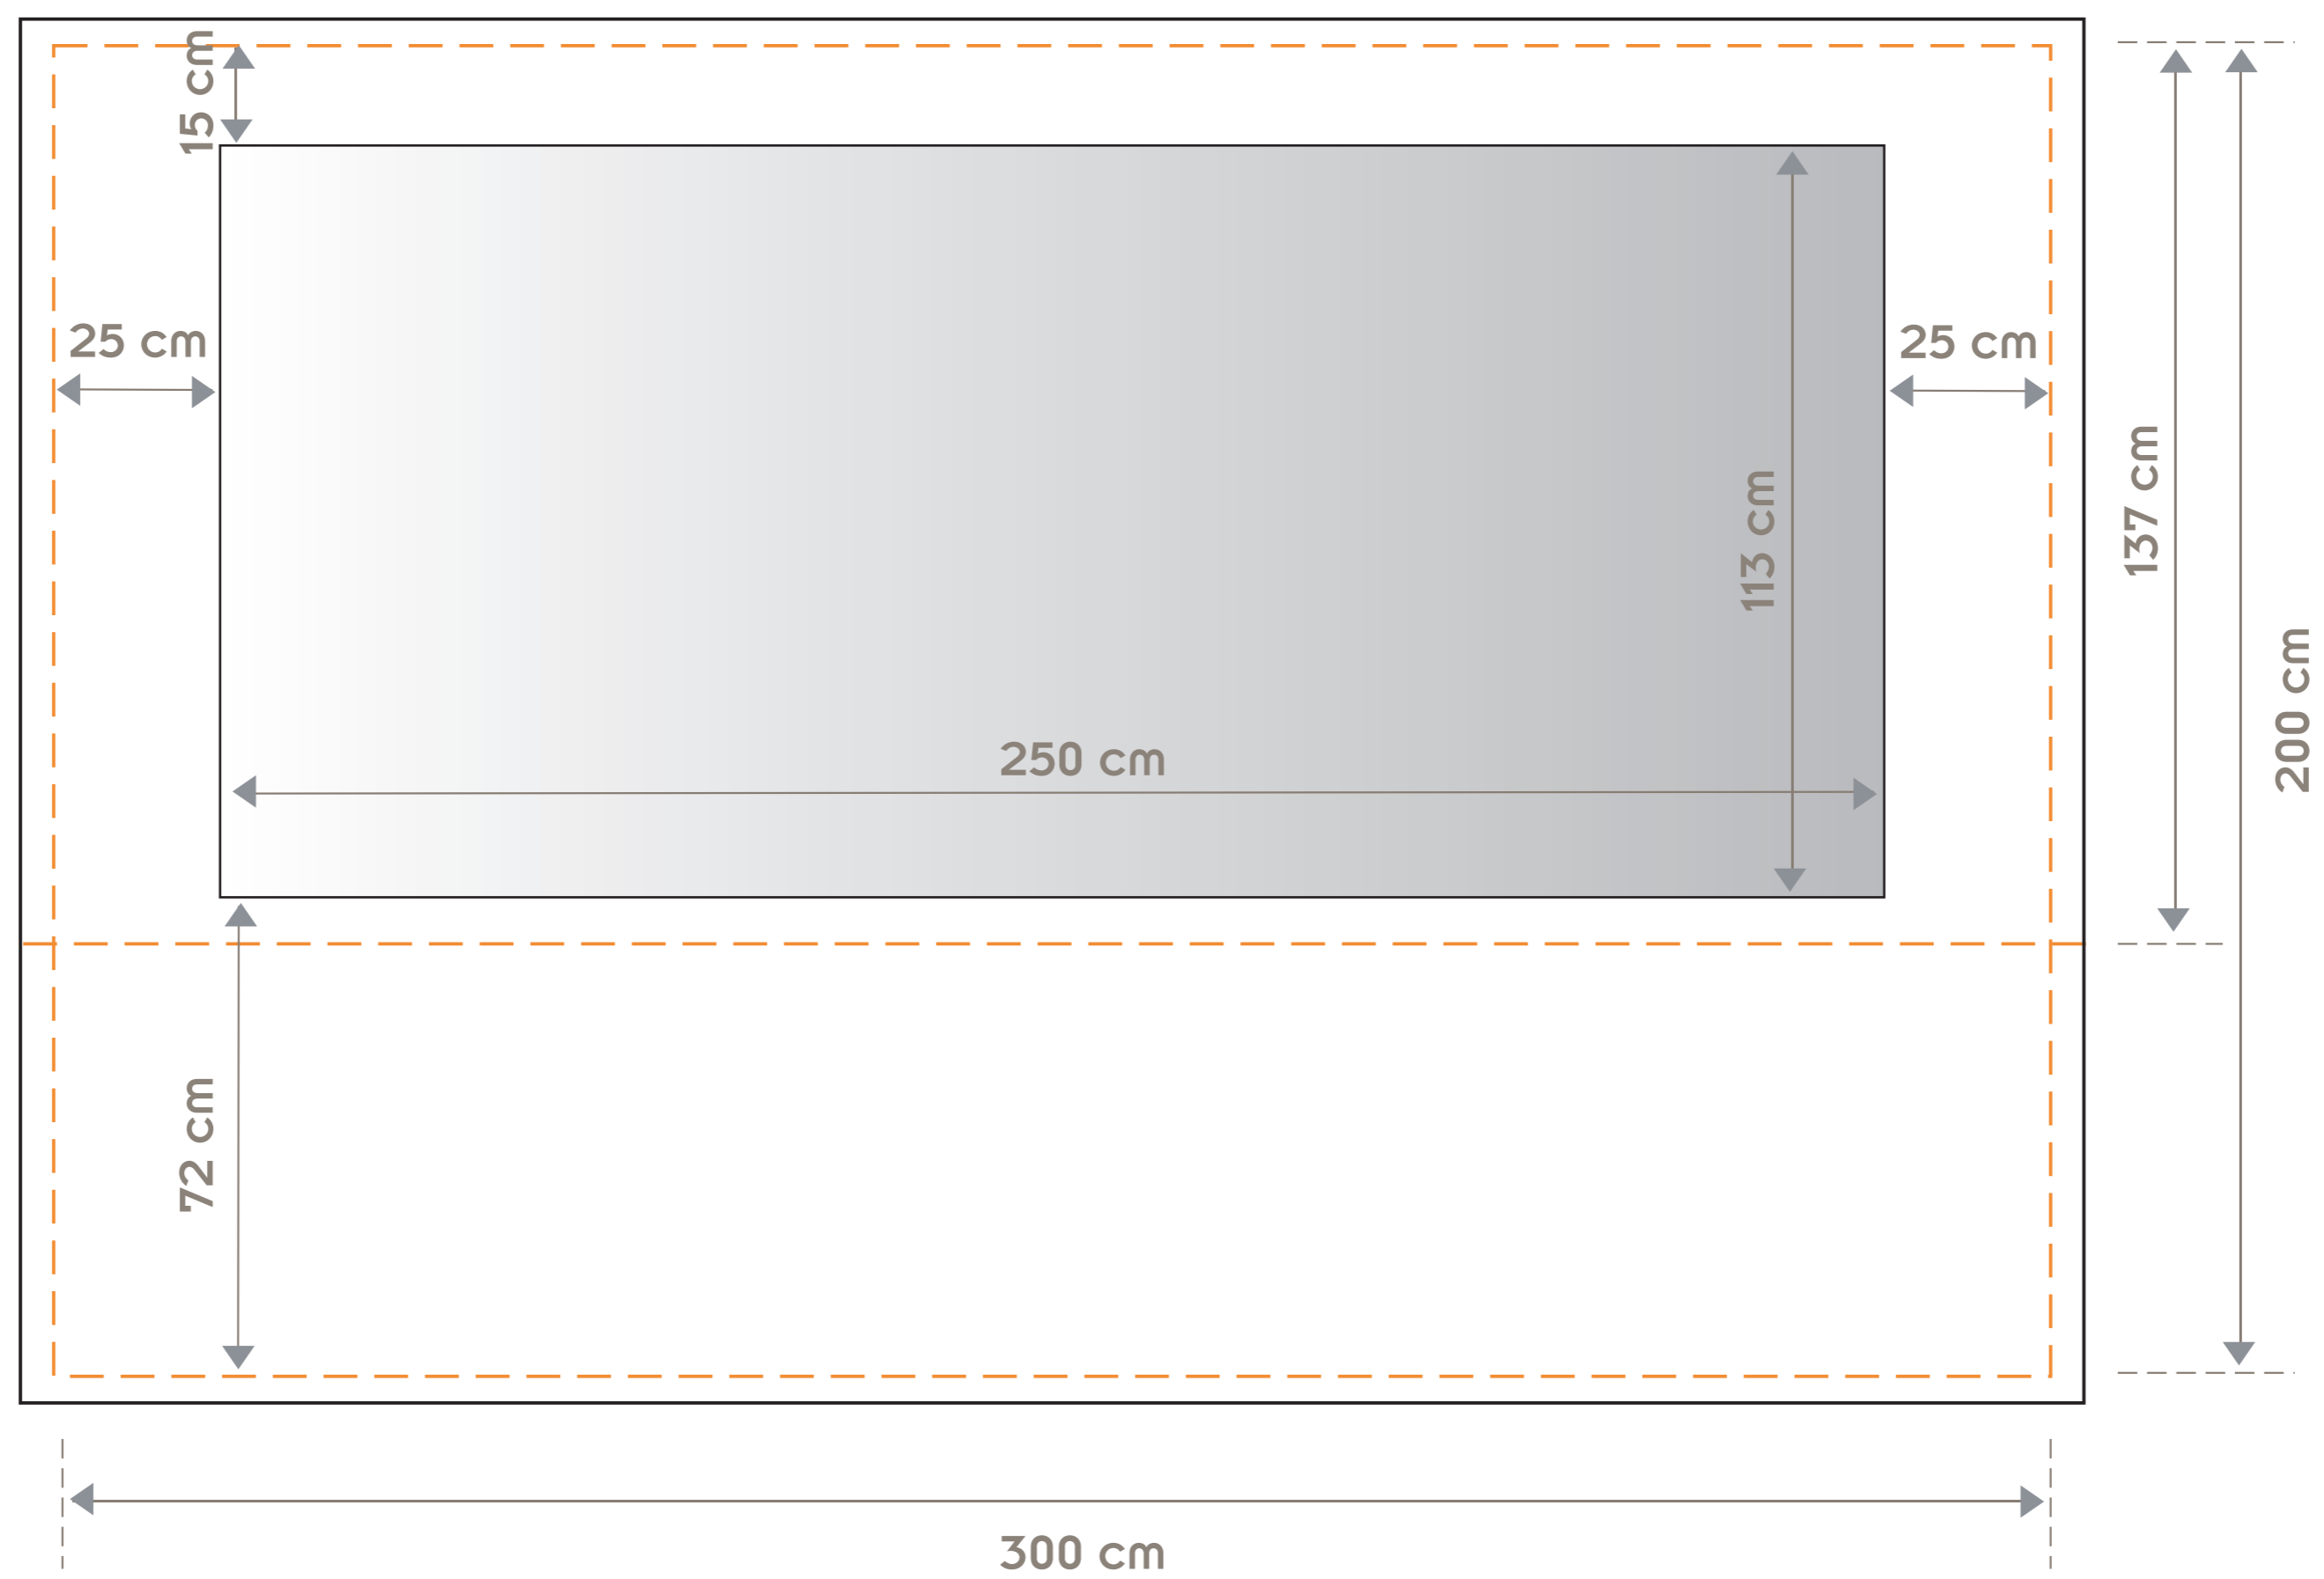

te4

window for side wall 3 m

graphic dimensions

template 1:10

-  print area
-  stitching