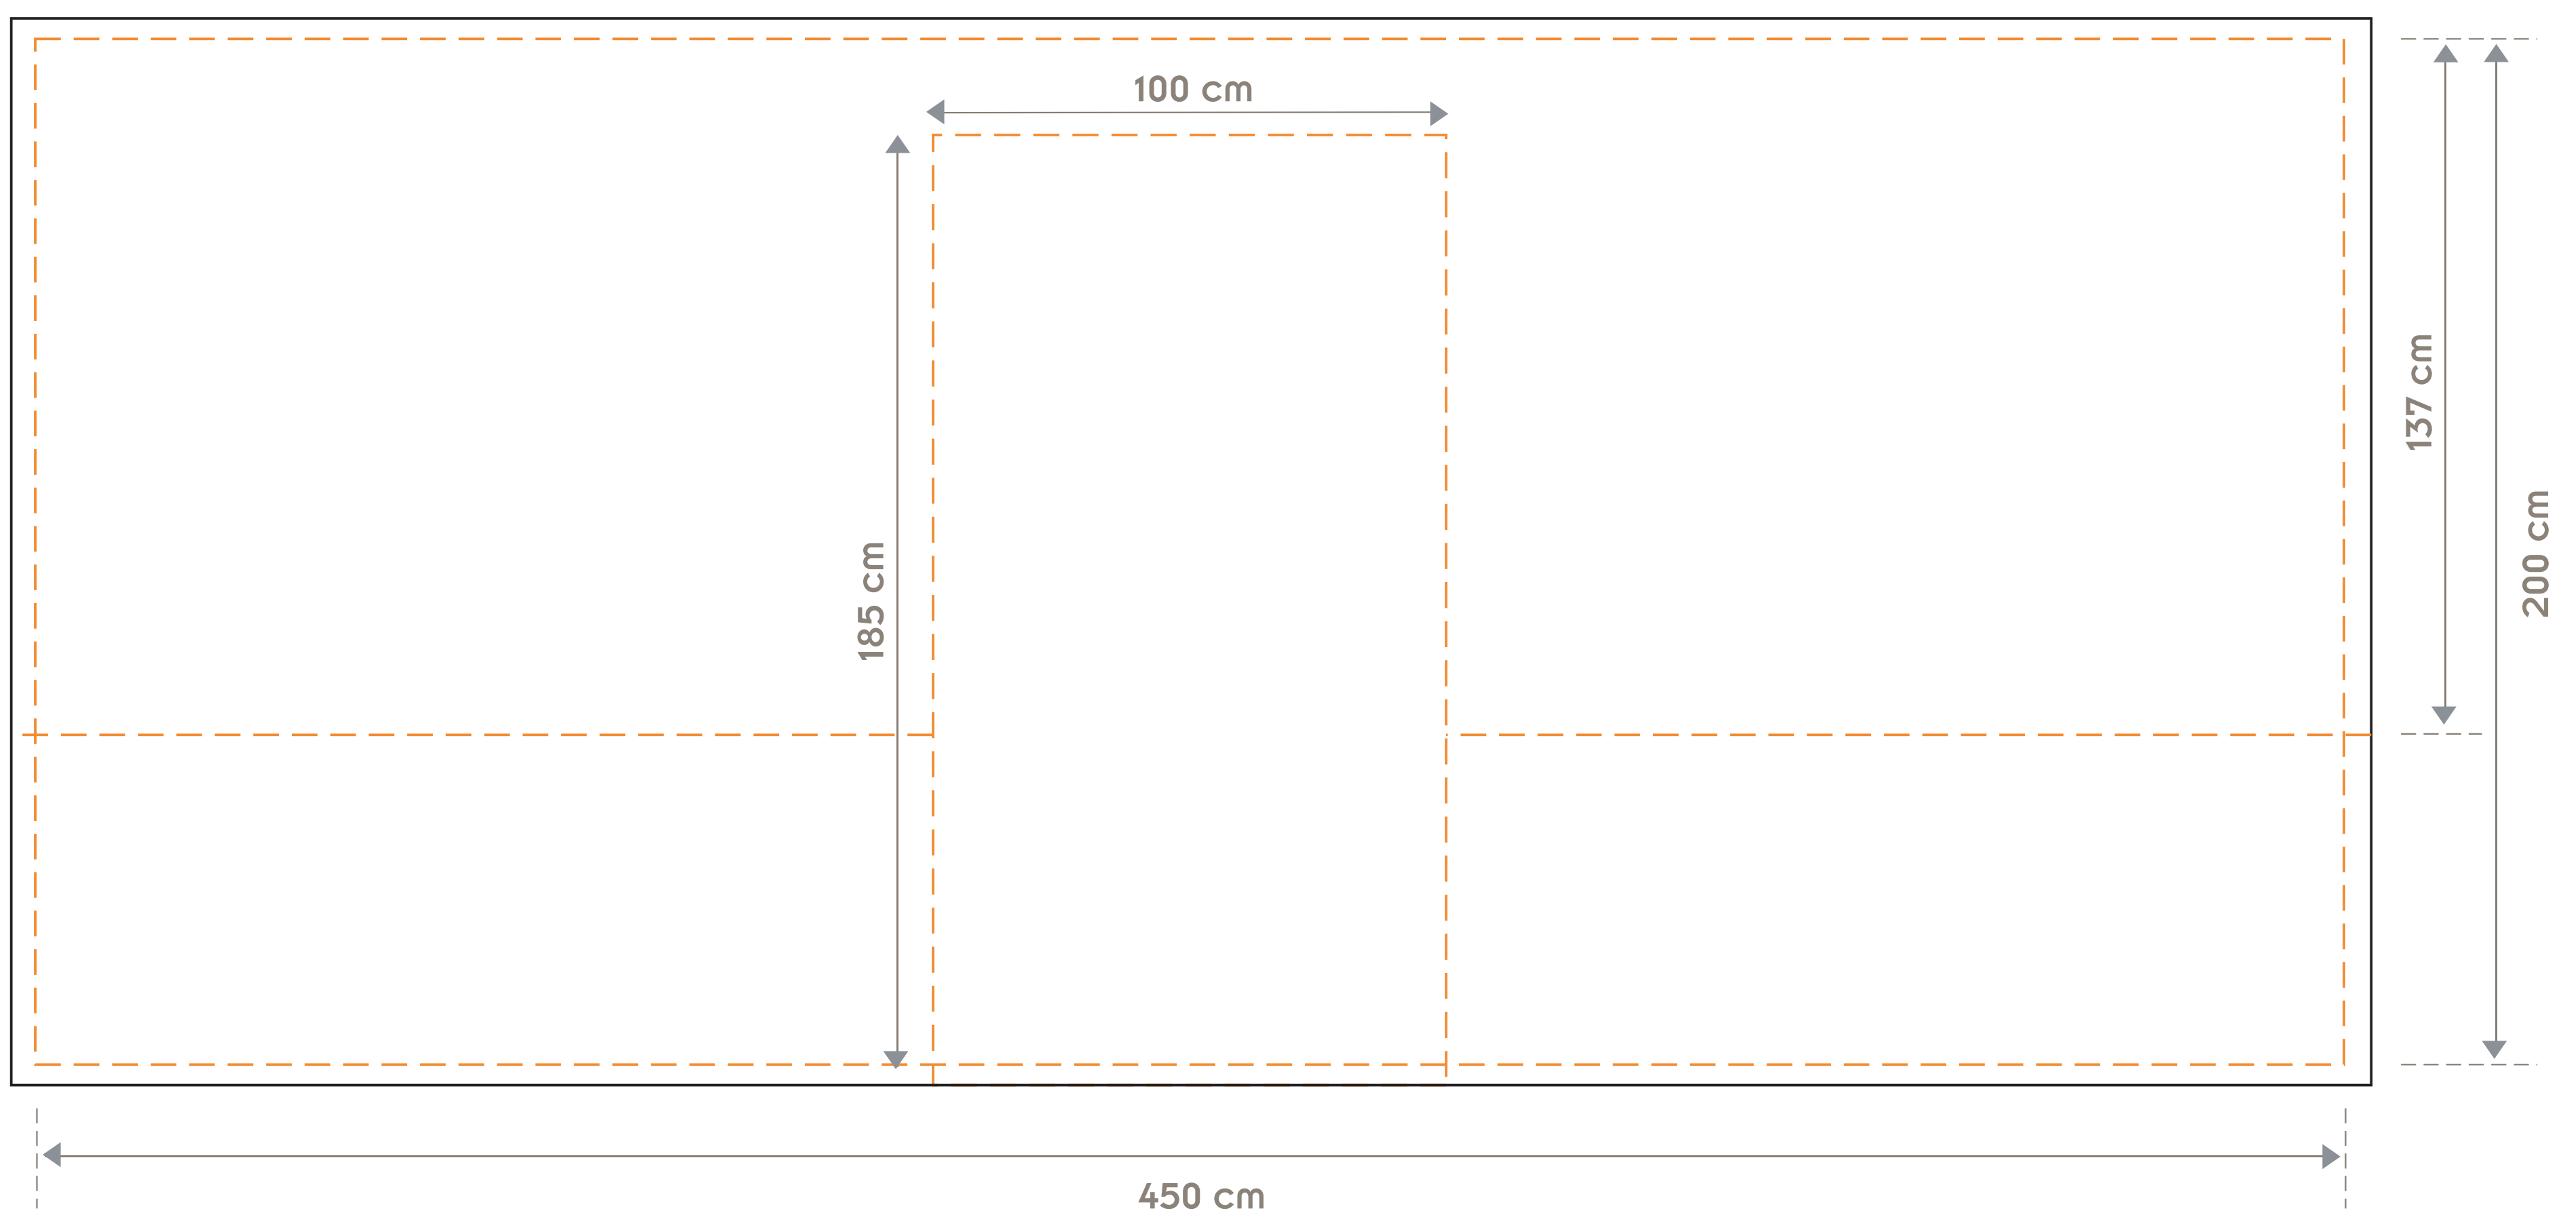

te4

door for side wall 4.5 m

graphic dimensions

template 1:10

-  print area
-  stitching