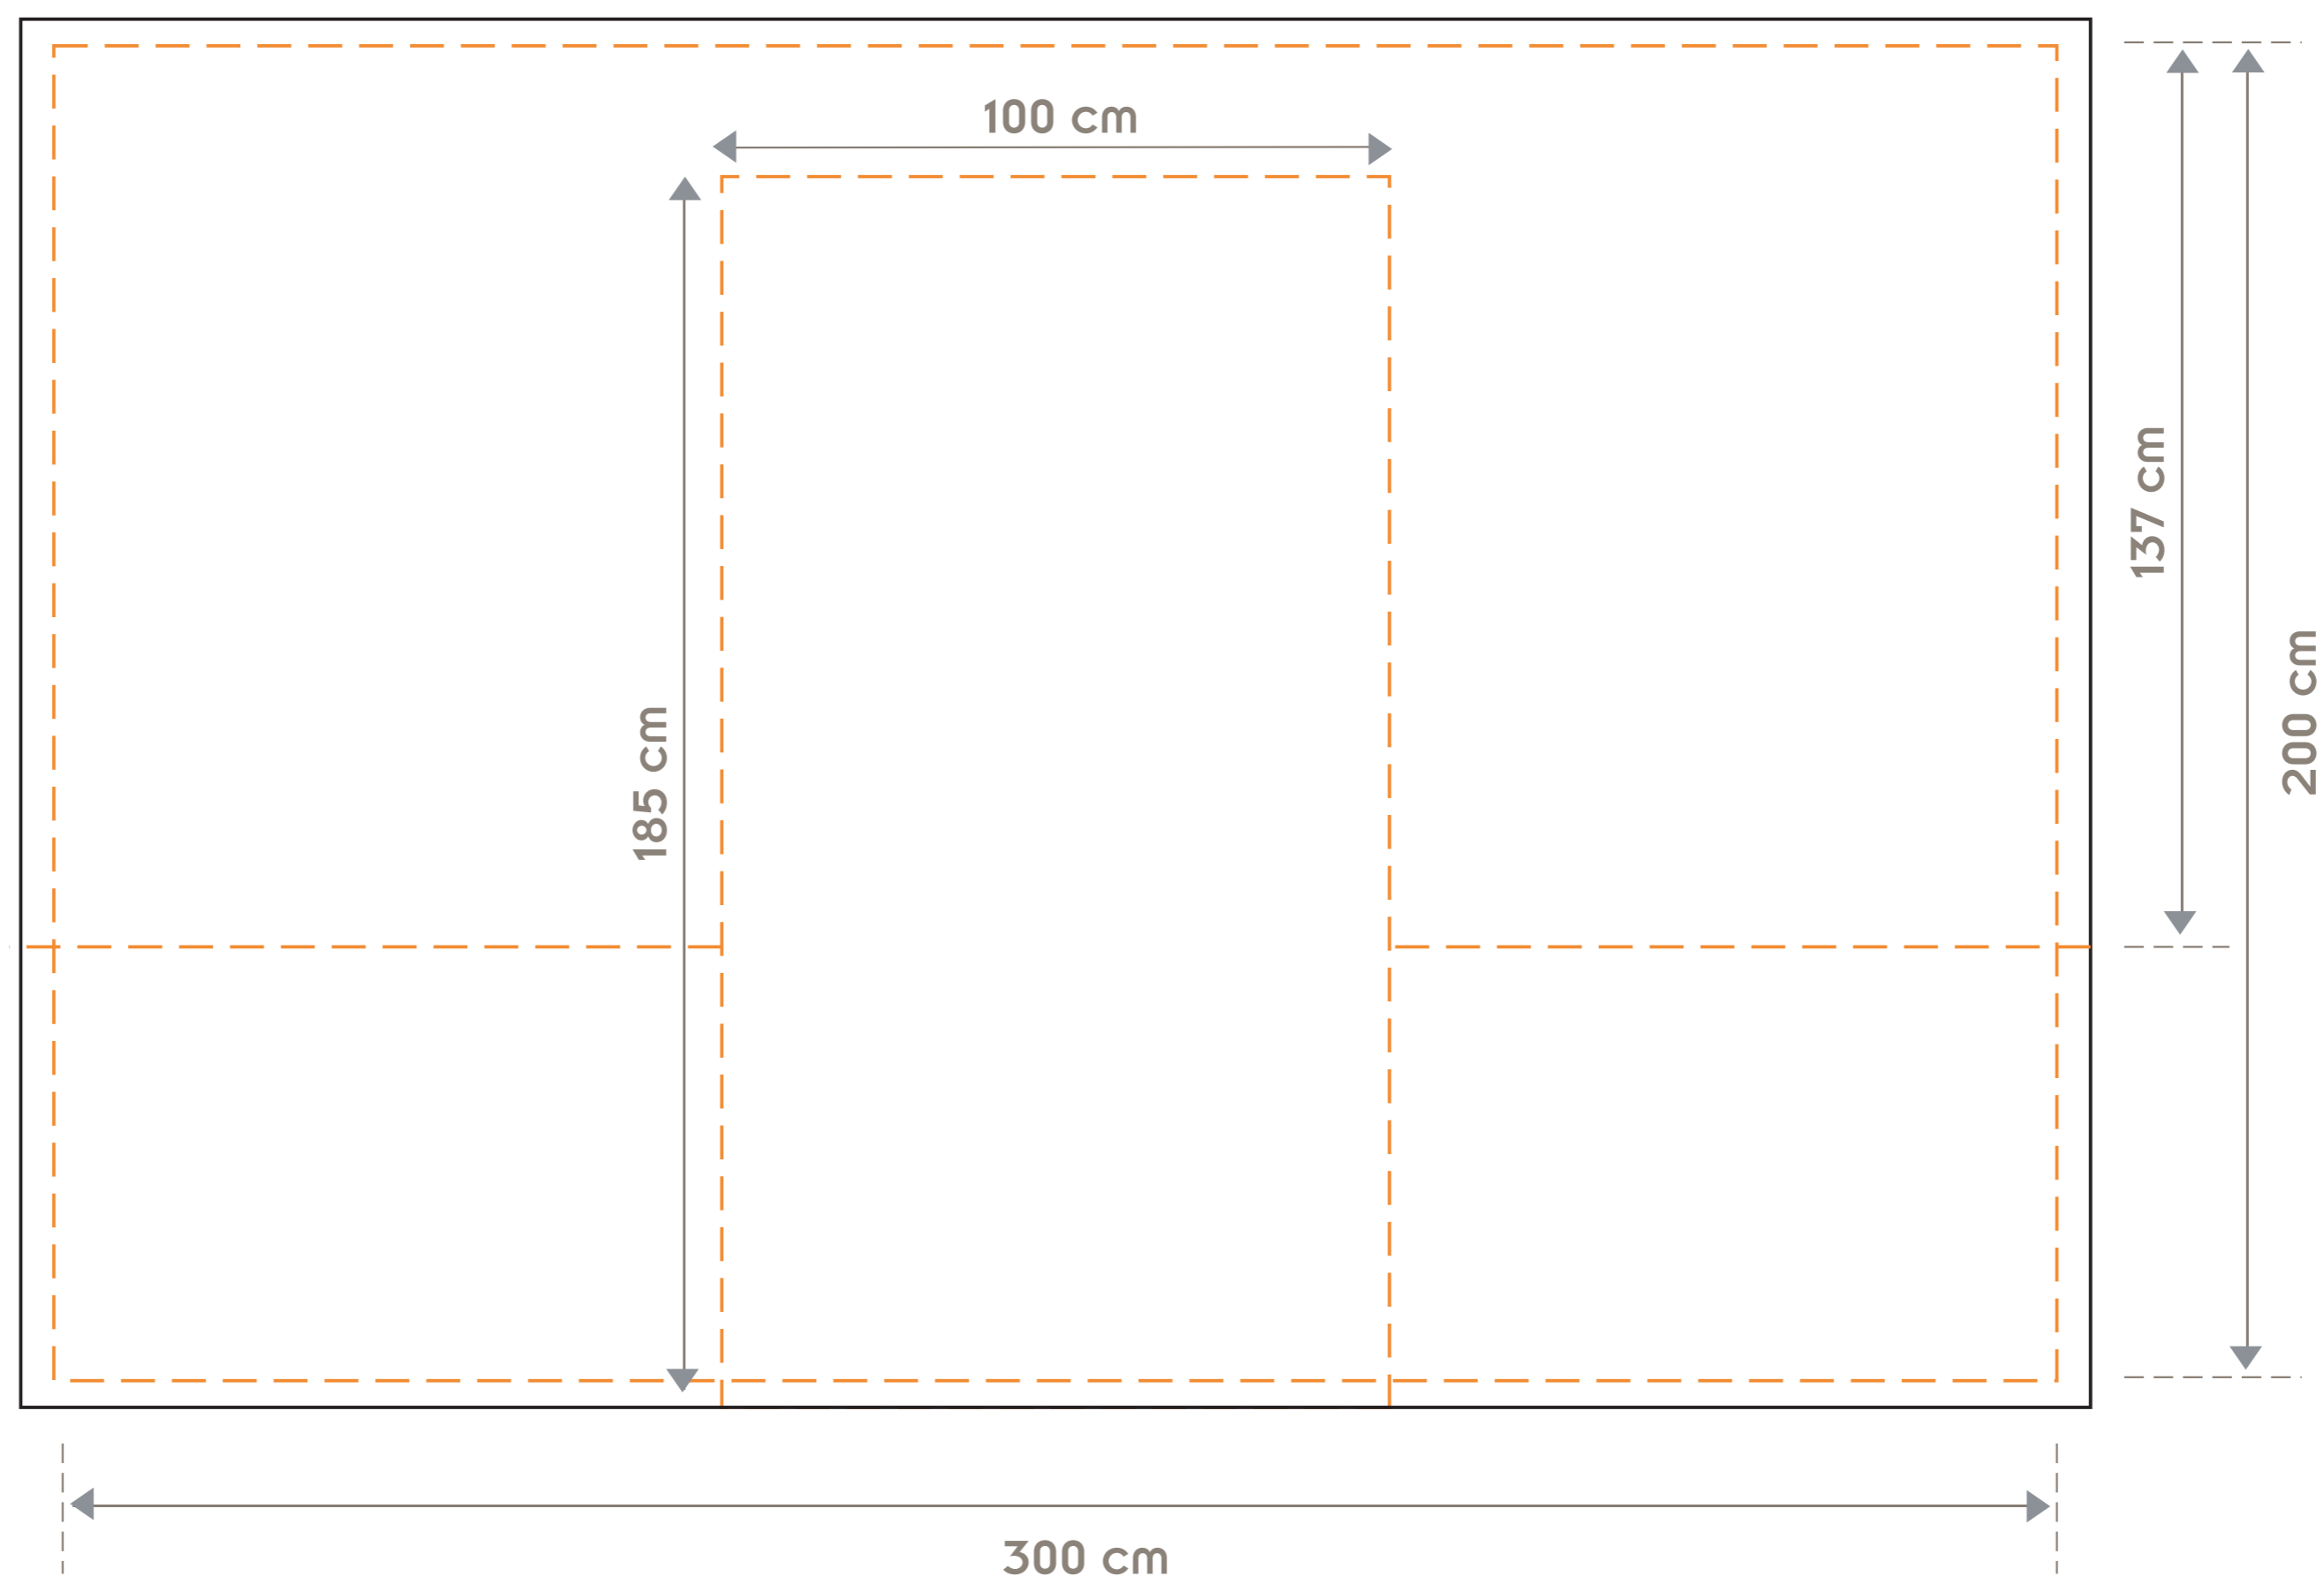

te4

door for side wall 3 m

### graphic dimensions

template 1:10

-  print area
-  stitching